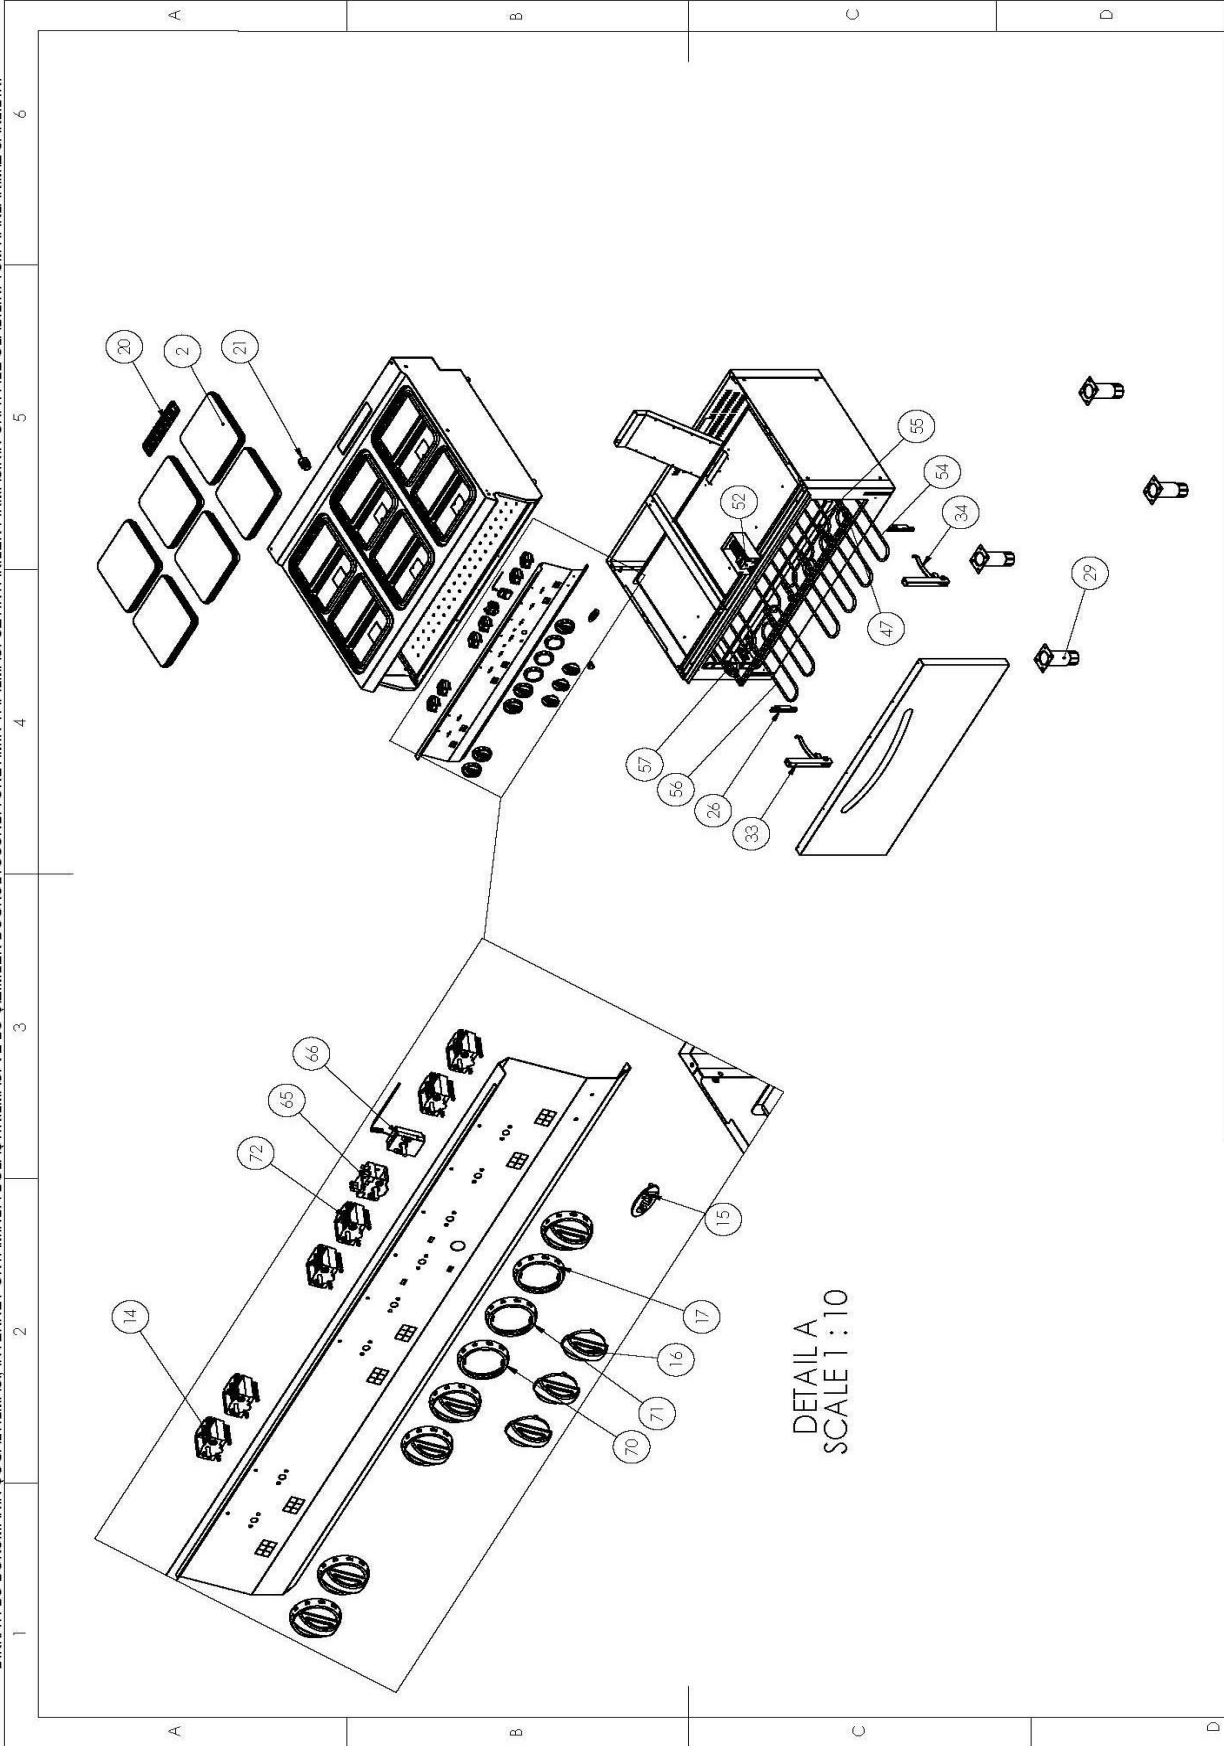

DIKKAT: BU DÖKÜMANIN COĞALTILMASI, İNTERNET ORTAMINDA DOLAŞTIRILMASI VE BU ÇİZİMLER DOĞRULUSUNDA ÜRETİMİN YAPILMASI ÖZT RYAK LER FİRMANININ ONAYI İLE OLABİLİR. TÜM HAKLARIMIZ SAKLIDIR.

DETAIL A
SCALE 1 : 10

Öztiryakiler

6 ocaklı büyük fırınlı elektrikli kuzine

PARÇA ADI

DIN 71 68
ORTA

TOLERANS

MATERYAL

TARİHİ

İMZA

BİME

E.BAŞTUĞ

M.HACI

M.HACI

REVİZYON

ÖLÇEK

1

1:100

T. RESİM NO

OSCOEF 12090 S patlamış

ARGE
KONTROLLÜ KOPYA

V13.01

RESİM ÜZERİNDEN ÖLÇÜ ALMAYINIZ! TÜM ÖLÇÜLER mm ÇİNSİNDİR
WARNING: IT IS APPROPRIATE TO MULTIPLY, USE, DISPLAY AT COMPUTER/INTERNET AND PRODUCE THE PRODUCT WITH ITS DRAWINGS WITH THE APPROVAL OF ÖZT RYAK LER COMPANY. ALL RIGHTS RESERVED.